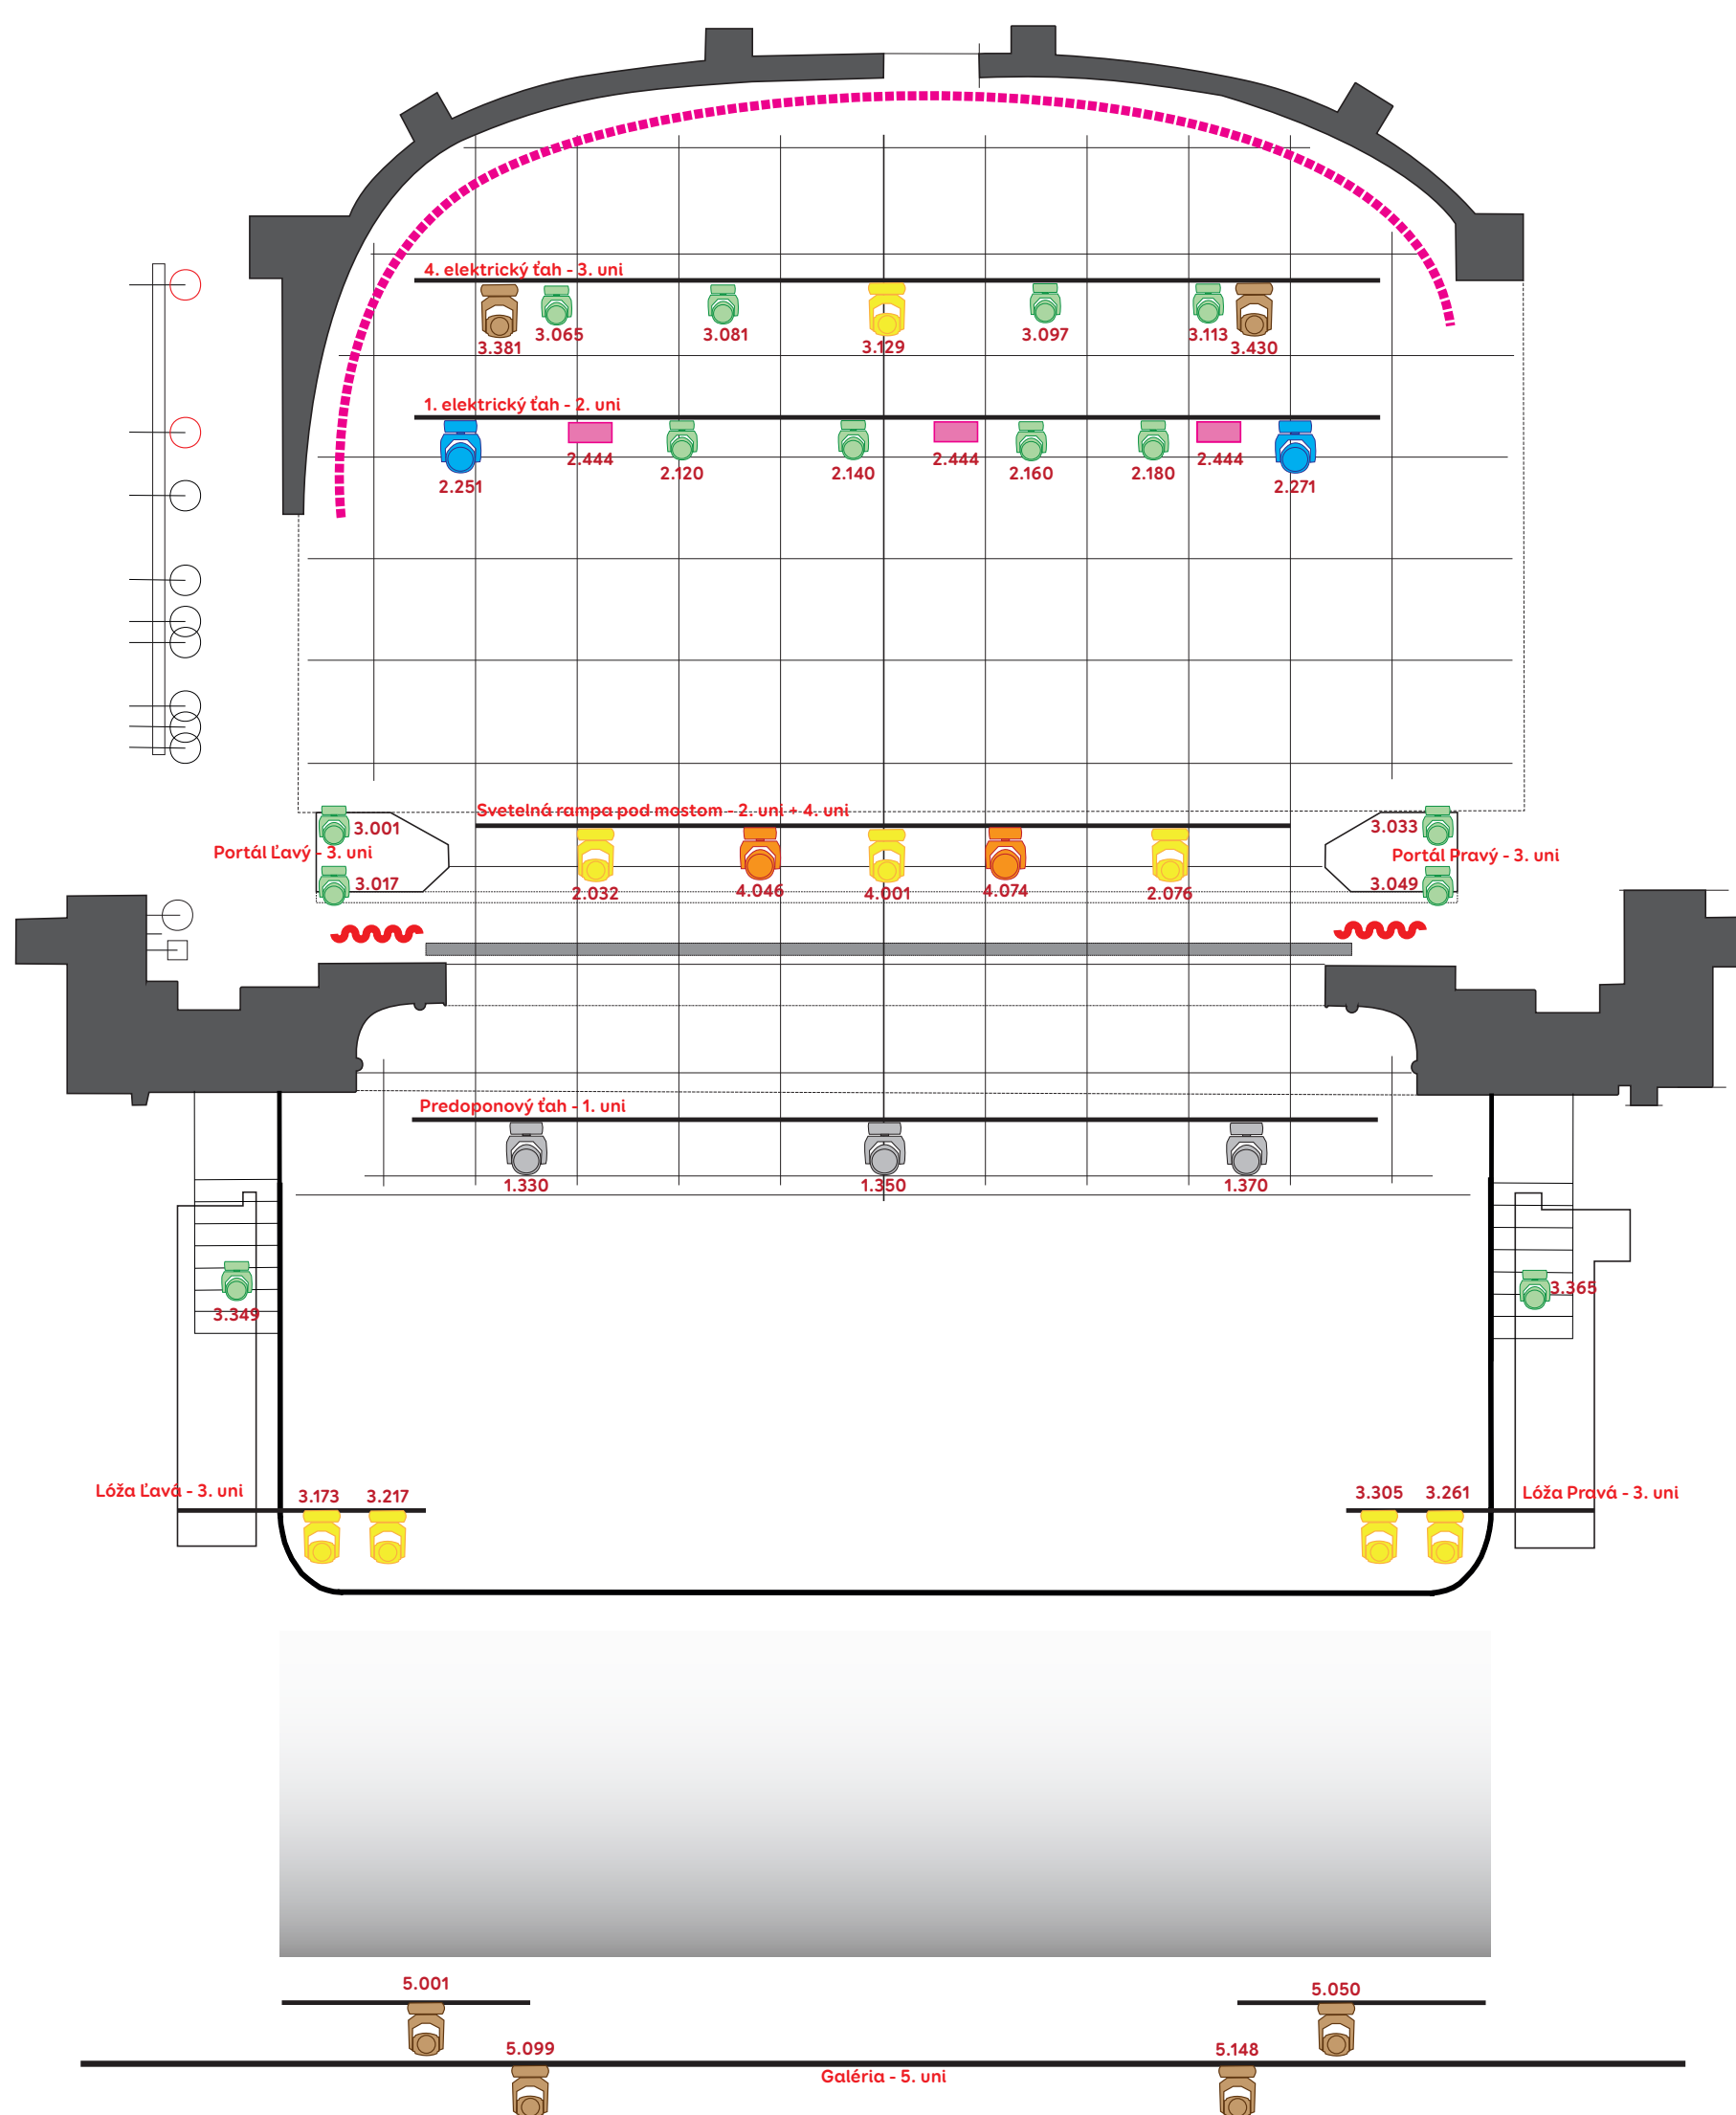

STATE OPERA

moving head layout

LIGHT PLOT LEGENT:

-  ROBE ROBIN LedBeam 150 - Mode 2
-  ROBE ROBIN LedBeam 350 - Mode 2
-  DTS NICK Wash 600 RGBW - 17 ch mode
-  DTS Synergy 5 - 44 ch mode
-  ROBE ROBIN T1 - Mode 1
-  ROBE ROBIN Tarantula - Mode 1
-  SGM Q7 - 6 ch RAW mode